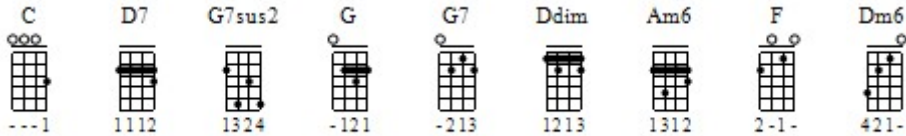

# Red Rose Rag

Music: Percy Wenrich  
Words: Edward Madden

① = A    ③ = C  
② = E    ④ = G

## INTRO

See [ukulelehunt.com](http://ukulelehunt.com) for tab

C  
Down in the garden where the red roses grow,  
D7  
Oh my, I long to go.  
G7sus2  
Pluck me like a flower.  
G7sus2  
Cuddle me an hour.  
C  
Lovie, let me learn that Red Rose Rag.  
C  
Red leaves are fallin' in a rosy romance.  
D7  
Bees hum. Come! Now's your chance;  
G7sus2  
Don't go huntin' possums;  
G7sus2  
Mingle with the blossoms  
C  
In that flowery, bowery dance.

G  
Oh, honeymoon, shine on in June,  
C  
And hear me croon dis lovin' tune.  
G7                    Ddim  
Trees and breezes cryin' and sighin' it;  
C  
Lovie let me learn that Red Rose Rag!  
G  
Sweet honey bee, be sweet to me.  
C  
My heart is free, but here's the key:  
Am6  
Lock up the garden gate,  
C  
Honey you know I'll wait,  
G7                    C  
Under the rambler rose tree.